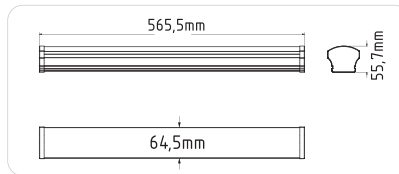

20W / 2100 lm

4200K

6400K

IP 65

SMD LED

Made in **Türkiye**