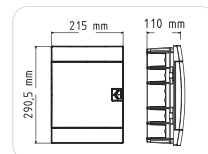

MAX 16 PCS

ANTISHOCK

IP 40

CLASS II