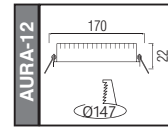

Quantity in Box	1
Quantity in Carton	40
Carton (N/G) Weight kg.	12,5 / 14,5
Carton m3	0,083

Made in **Türkiye**

PLAZMA

Made in **Türkiye**

BACKLIGHT

PLAZMA

056-009-0040

40W /4265 lm