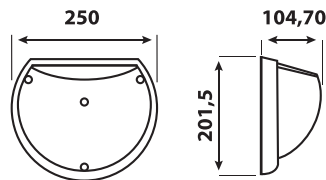

ANTISHOCK

WATERPROOF

IP 54

PLASTIC

CLASS II