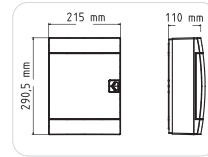

MAX 16 PCS

ANTISHOCK

IP 40

CLASS II