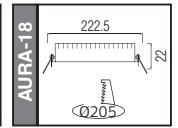

Quantity in Box	1
Quantity in Carton	40
Carton (N/G) Weight kg.	12,5 / 14,5
Carton m3	0,083

Made in **Türkiye**

PLAZMA

Made in **Türkiye**

BACKLIGHT

PLAZMA

056-009-0040

40W /4265 lm