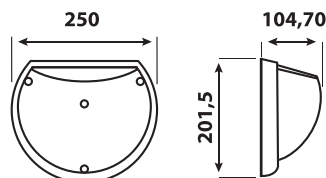

ANTISHOCK

WATERPROOF

IP 54

PLASTIC

CLASS II