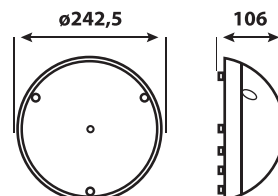

360°
MICROWAVE
SENSOR

E27

ANTISHOCK

WATERPROOF

IP 54

PLASTIC

CLASS II

CLASS II