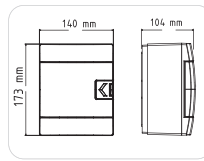

MAX 4 PCS

ANTISHOCK

IP 40

CLASS II