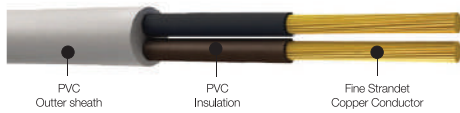

Grup Priz

Gang Socket / КОЛОДКИ И УДЛИНИТЕЛИ

- GROUNDED
  TOPRAKLI
- UNGROUNDED
  TOPRAKSIZ
- WITH SWITCH
  ANAHTARLI

Cross Section	Overall Diameter	Conductor mm	Conductor PCS
2 x 0.75 mm²	6.4 mm	0.19	24
3 x 1 mm²	7.2 mm	0.19	32
3 x 1.5 mm²	8.5 mm	0.24	30

Made in **Türkiye**