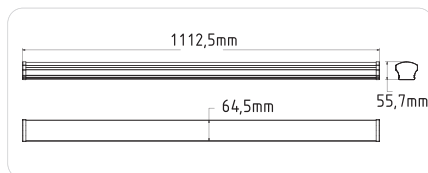

4200K

6400K

IP 65

SMD LED

Made in **Türkiye**

PROLINE 40

PROLINE -40	4200K	400-001-131
	6400K	400-002-131
Quantity in Box	1	
Quantity in Carton	10	
Carton (N/G) Weight Kg.	4,23 / 5,63	
Carton m ³	0,059	

4200K / 6400K