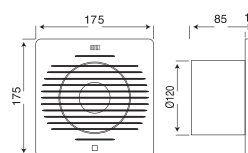

Operation Voltage	220-240V / 50-60Hz	Quantity in Box	1
Airflow	120 m³/h	Quantity in Carton	20
Speed	1900 rpm	Carton (N/G) Weight kg.	9,7 / 11,22
Power	15W	Carton m3	0,059