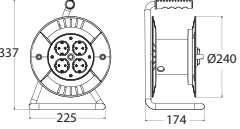

SEYYAR MAKARA / CABLE REEL / КАБЕЛЬНАЯ КАТУШКА

Made in **Türkiye**

1.5 mm² 2000W/230V~

SPIN 1

WITHOUT CABLE

15MT

25MT

Product Code	1	310-015-401	310-025-401
Quantity in Carton	1,01 / 1,33	1	1
Carton (N/G) Weight kg.	0,012	3,05 / 3,30	3,84 / 4,01
Carton m3		0,012	0,012

250V~50-60Hz

NEW
PRODUCT