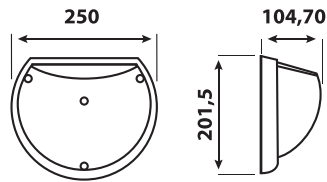

LED

ANTISHOCK

WATERPROOF

IP 54

PLASTIC

CLASS II