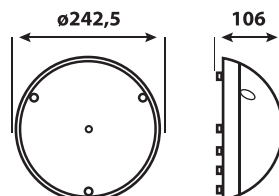

LED

ANTISHOCK

WATERPROOF

IP 54

PLASTIC

CLASS II