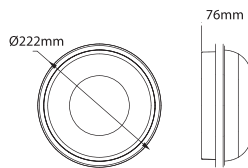

2000 lm

CLASS II

IP 65

SMD LED

PLASTIC