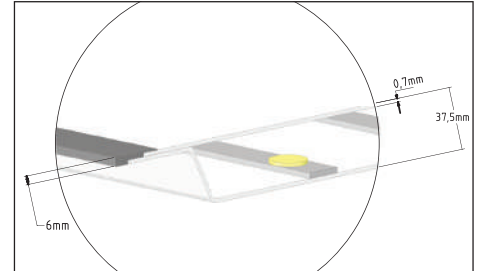

Quantity in Box	1
Quantity in Carton	10
Carton (N/G) Weight Kg.	10,69 / 12,5
Carton m ³	0,14

4200K

6400K

IP 20

SMD LED

EKOLA

Made in **Türkiye**

LINEAR
CIRCUIT