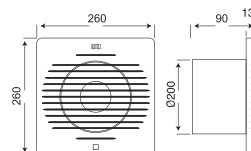

Operation Voltage	220-240V / 50-60Hz	Quantity in Box	1
Airflow	200 m³/h	Quantity in Carton	6
Speed	1000 rpm	Carton (N/G) Weight kg.	7,89 / 10,37
Power	40W	Carton m3	0,054