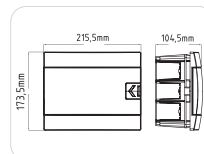

MAX 8 PCS

ANTISHOCK

IP 40

CLASS II