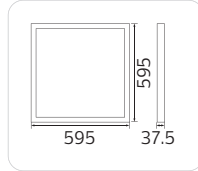

BACKLIGHT

PLAZMA

056-009-0040

40W /4265 lm

Quantity in Box	1
Quantity in Carton	10
Carton (N/G) Weight Kg.	10,69 / 12,5
Carton m³	0,14