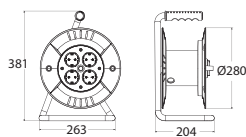

SEYYAR MAKARA / CABLE REEL / КАБЕЛЬНАЯ КАТУШКА

Made in **Türkiye**

1.5 mm² 2000W/230V~

ROLL 1

NEW PRODUCT

WITHOUT CABLE

20MT

30MT

40MT

Product Code	310-000-101	310-020-101	310-030-101	310-040-101
Quantity in Carton	1	1	1	1
Carton (N/G) Weight kg.	1,14 / 1,45	3,20 / 3,50	3,94 / 4,25	4,25 / 4,58
Carton m3	0,023	0,023	0,023	0,023

250V~50-60Hz

Made in **Türkiye**

1.5 mm² 2000W/230V~

ROLL 2

NEW PRODUCT

WITHOUT CABLE

20MT

30MT

40MT

Product Code	310-000-201	310-020-201	310-030-201	310-040-201
Quantity in Carton	1	1	1	1
Carton (N/G) Weight kg.	1,14 / 1,45	3,20 / 3,50	3,94 / 4,25	4,25 / 4,58
Carton m3	0,023	0,023	0,023	0,023

250V~50-60Hz

Made in **Türkiye**

1.5 mm² 2000W/230V~

ROLL 3

NEW PRODUCT

WITHOUT CABLE

20MT

30MT

40MT

Product Code	310-000-301	310-020-301	310-030-301	310-040-301
Quantity in Carton	1	1	1	1
Carton (N/G) Weight kg.	1,14 / 1,45	3,20 / 3,50	3,94 / 4,25	4,25 / 4,58
Carton m3	0,023	0,023	0,023	0,023

250V~50-60Hz