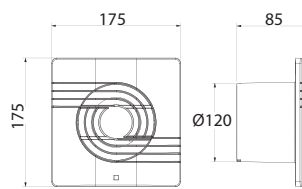

Operation Voltage	220-240V / 50-60Hz	Quantity in Box	1
Airflow	120 m³/h	Quantity in Carton	20
Speed	1900 rpm	Carton (N/G) Weight kg.	9,7 / 11,22
Power	15W	Carton m3	0,059